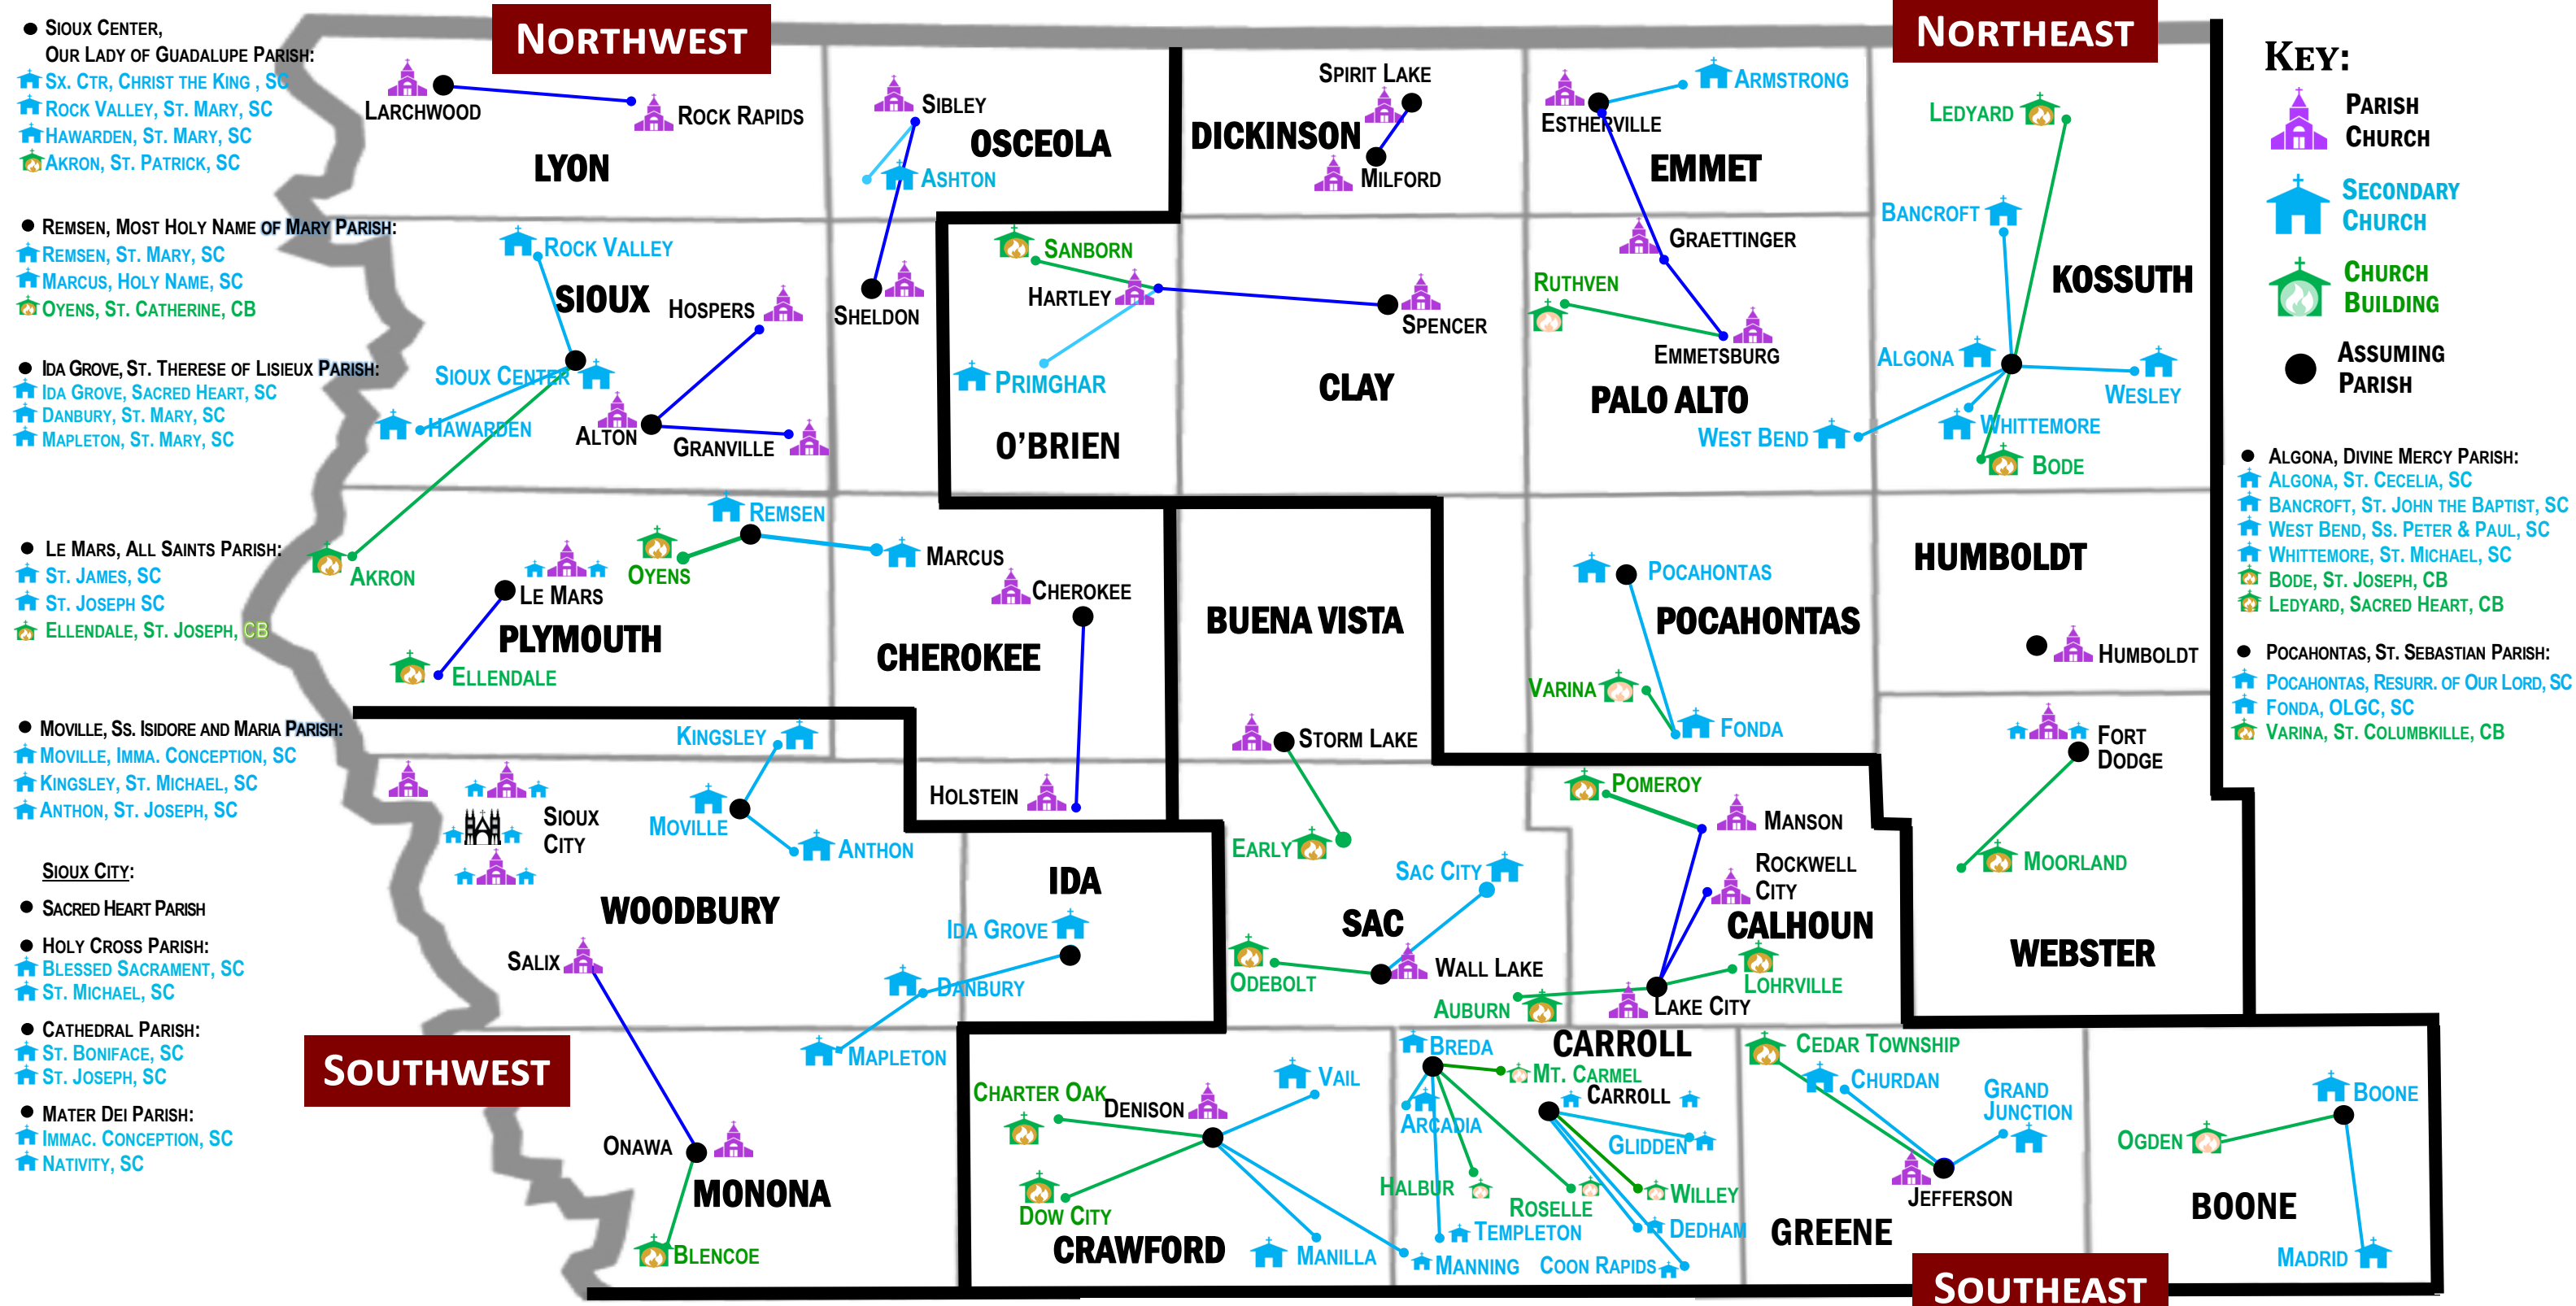

DIOCESE OF SIOUX CITY

- SIOUX CENTER, OUR LADY OF GUADALUPE PARISH:
 - 🏠 SX. CTR, CHRIST THE KING, SC
 - 🏠 ROCK VALLEY, ST. MARY, SC
 - 🏠 HAWARDEN, ST. MARY, SC
 - 🏠 AKRON, ST. PATRICK, SC

- REMSEN, MOST HOLY NAME OF MARY PARISH:
 - 🏠 REMSEN, ST. MARY, SC
 - 🏠 MARCUS, HOLY NAME, SC
 - 🏠 OYENS, ST. CATHERINE, CB

- IDA GROVE, ST. THERESE OF LISIEUX PARISH:
 - 🏠 IDA GROVE, SACRED HEART, SC
 - 🏠 DANBURY, ST. MARY, SC
 - 🏠 MAPLETON, ST. MARY, SC

- LE MARS, ALL SAINTS PARISH:
 - 🏠 ST. JAMES, SC
 - 🏠 ST. JOSEPH, SC
 - 🏠 ELLENDALE, ST. JOSEPH, CB

- ALGONA, DIVINE MERCY PARISH:
 - 🏠 ALGONA, ST. CECELIA, SC
 - 🏠 BANCROFT, ST. JOHN THE BAPTIST, SC
 - 🏠 WEST BEND, Ss. PETER & PAUL, SC
 - 🏠 WHITTEMORE, ST. MICHAEL, SC
 - 🏠 BODE, ST. JOSEPH, CB
 - 🏠 LEDYARD, SACRED HEART, CB

- POCAHONTAS, ST. SEBASTIAN PARISH:
 - 🏠 POCAHONTAS, RESURR. OF OUR LORD, SC
 - 🏠 FONDA, OLG, SC
 - 🏠 VARINA, ST. COLUMBKILLE, CB

- DENISON, ST. ROSE OF LIMA PARISH:
 - 🏠 MANNING, SACRED HEART, SC
 - 🏠 VAIL, CHURCH OF ST. ANN, SC
 - 🏠 MANILLA, SACRED HEART, SC
 - 🏠 CHARTER OAK, ST. BONIFACE, CB
 - 🏠 DOW CITY, ST. MARY, CB